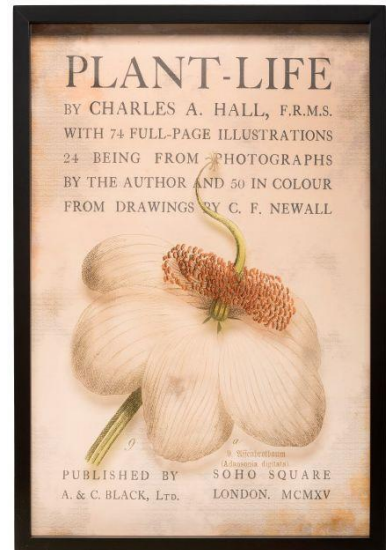

"Every time we come to Dallas, we want to do so with more new pieces," said Scott Lucas, co-owner. "Everyone likes the ELC Market pillows; they're a sophisticated design touch at a great price point. The Lucite pieces are really popular as well, they provide warmth to modern décor."

More to See, Plus Custom Artwork Available Year-Round

The ELC booth is located at Luxury Home #708 Trade Mart in the Dallas World Trade Center, June 18—22. Visitors can request custom orders on-site. Elizabeth Lucas art is also on permanent display at Dallas' Lloyd Humphrey's & Associates

Visit The Elizabeth Lucas Company at www.elizabethlucascompany.com for art examples and a wholesale price list.

Images of the artwork mentioned above, or from The Elizabeth Lucas Company website, may be obtained by email through PlanetMagpie. Please email doreyne.douglas@planetmagpie.com with your request.

###